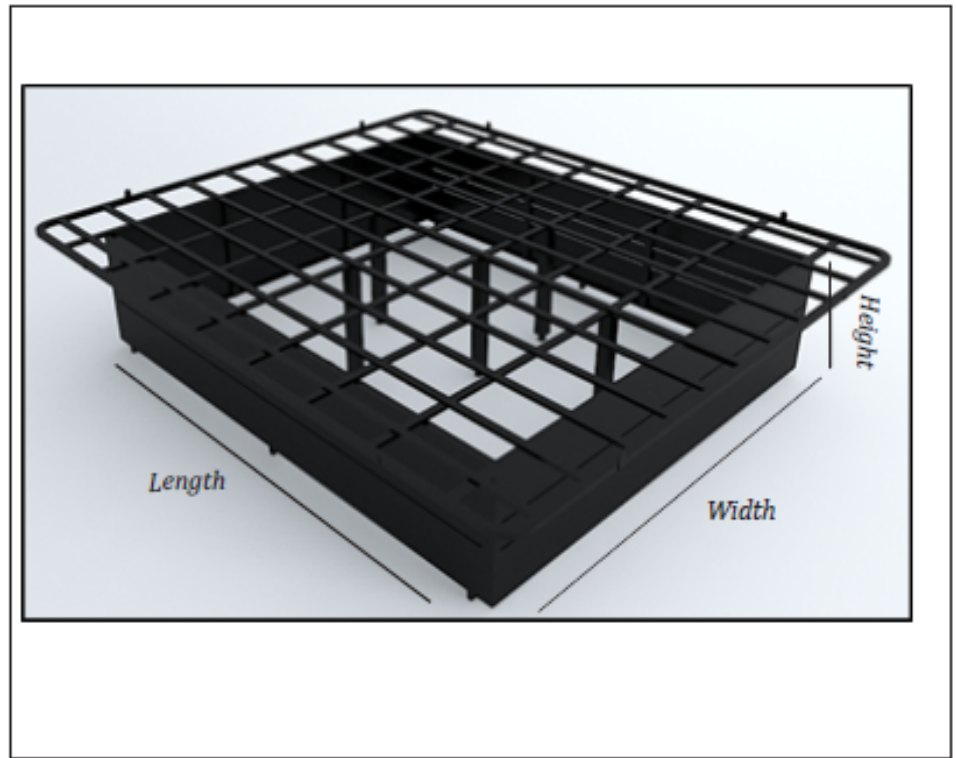

4 Side Panels:

Complete closure with 4 side panels helps prevent bed bugs & unwanted access underneath the mattress.

All-in-One Combo:

No foundation, box spring, or bed skirt needed.

Noise-Free Design:

No creaking or squeaking. Designed to be noise free.

100% Steel Construction:

Heavy-gauge slat/rail support with a durable welded frame.

Stylish & Intelligent:

A clean, modern bed frame designed for style and function.

Supports up to 2,500 pounds:

Commercial grade, heavy duty platform bed can support up to 2,500lbs.

Rounded Corners:

Rounded corners allow for enhanced safety and prevent injury when walking by your bed.

LEGACY PLATFORM BED BASE 1

Sizes:	TWIN XL	FULL XL	QUEEN	KING	H. KING	Cal. KING
	WIDTH	38.5"	54"	60"	76"	72"
LENGTH	79.5"	79.5"	79.5"	79.5"	79.5"	84"
HEIGHT	18"	18"	18"	18"	18"	18"

Specs:	Color/Finish:	Black
	Frame Material:	Steel
	Weight Capacity:	2,500 lbs
	Height:	18"
	Available in:	Twin XL, Full XL, Queen, King, Hotel King & California King
Other Specs:	Rigid slat design. Much better support compared to wire mesh.	
		- 4 SidePanels
		- Steel Legs with Rubber Tips
		- Rounded Corners for enhanced safety