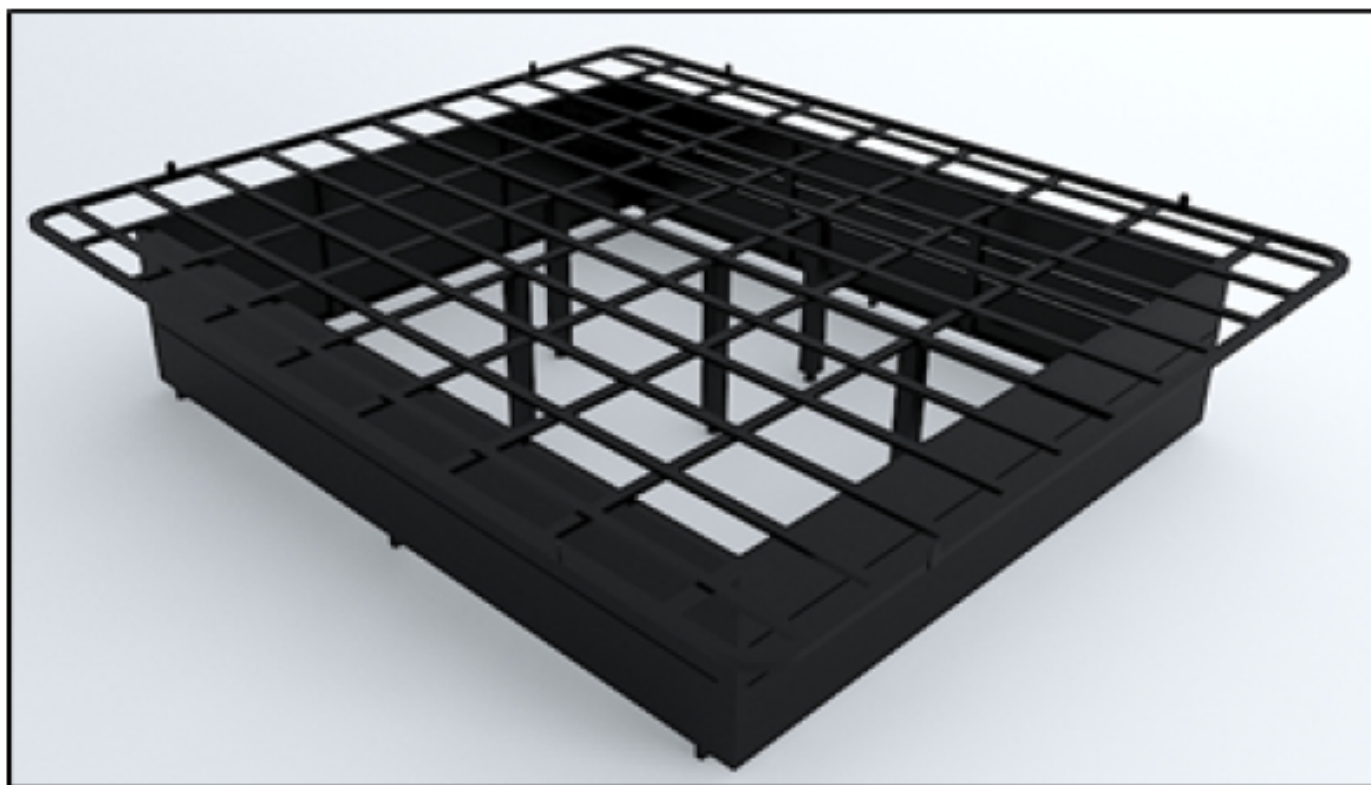

AVM®
ENTERPRISES, INC.

GoAVM.com 800-218-3995

Your Source For Hospitality & Janitorial Supplies.

Orders@GoAVM.com Txt: 423-847-4700

LEGACY PLATFORM BED BASE 1

Features and Benefits:

Unique Slat Design:

Durable, rectangular steel slats provide stationary support which increases the life of your mattress.

4 Side Panels:

Complete closure with 4 side panels helps prevent bed bugs & unwanted access underneath the mattress.

All-in-One Combo:

No foundation, box spring, or bed skirt needed.

Noise-Free Design:

No creaking or squeaking. Designed to be noise free.

100% Steel Construction:

Heavy-gauge slat/rail support with a durable welded frame.

Stylish & Intelligent:

A clean, modern bed frame designed for style and function.

Supports up to 2,500 pounds:

Commercial grade, heavy duty platform bed can support up to 2,500lbs.

Rounded Corners:

Rounded corners allow for enhanced safety and prevent injury when walking by your bed.